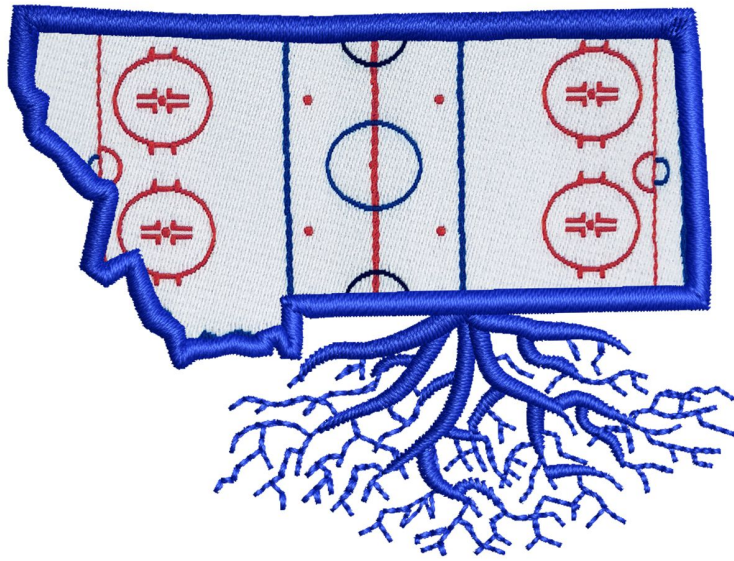

YOUTH HOCKEY COLLECTION

\$25
Unisex Tri-Blend Crew Tee
Product # 3413

Cotton/Poly/Rayon 50/25/25

Available in Youth & Adult Sizes
Youth: XS - L Grey Tri
Adult: XS - 3X Storm
(\$2 upcharge for 2X & 3X Sizes)

\$32
Unisex 3/4 Sleeve Raglan
Product # BB453W

Cotton/Poly 50/50

Available in Youth & Adult Sizes
Youth: XS- L Royal/White
Adult: XS - 2X Royal/Heather
(\$2 upcharge for 2X)

\$25
Ladies Traditional Vneck
Product # 6405

Cotton/Poly/Rayon 50/25/25

Sizes Available: XS-2X
(\$2 upcharge for 2x)

\$48

Unisex Mid-Weight Hoodie Product # SS4

Available in Adult Sizes

Adult: S - 2X (\$2 upcharge for 2X)

**8.5 oz., pre-laundered 75/25 cotton/polyester
Jersey-lined hood & flat drawcord**